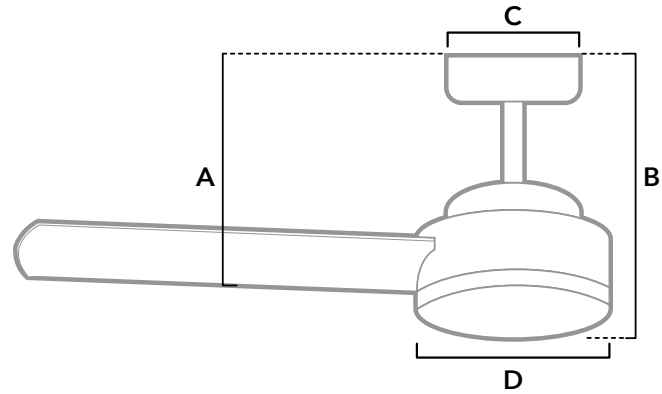

DIMENSIONS

Measured in inches

- A. 7.65
- B. 9.66
- C. 6.69
- D. 8.74

52403 | Matte Nickel Body with Matte Nickel Blades

ADDITIONAL FINISHES

52401
Matte Black Body with Matte Black Blades

52402
Matte White Body with Matte White Blades

FAN SPECIFICATIONS

Motor Type	Reversible	Wire Length	Control Type	Downrod	Location	Blade #	Add'l Sizes
AC	YES	8" Low Profile	Wall Control	N/A	Indoor	3	44"

AIRFLOW AND LIGHT SPECIFICATIONS

AVG Airflow	Airflow Efficiency	CFM High	Voltage	Bulbs Included	Output Per Bulb	Watts Per Bulb	Bulb Type	Base Type	LED Light Kit	CRI	CCT (Kelvins)	Dimmable
3277	84	3891	120v/60Hz	N/A	N/A	N/A	N/A	N/A	N/A	N/A	N/A	N/A